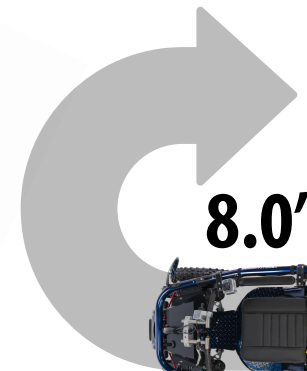

TERRAINHOPPER

46" Total Height

37" With Seat
Folded Down

26" Seat Height

Weight: 450 lbs
(not including batteries)

66"

34"

72" (with winch)

35°

45°

25°

8.0'