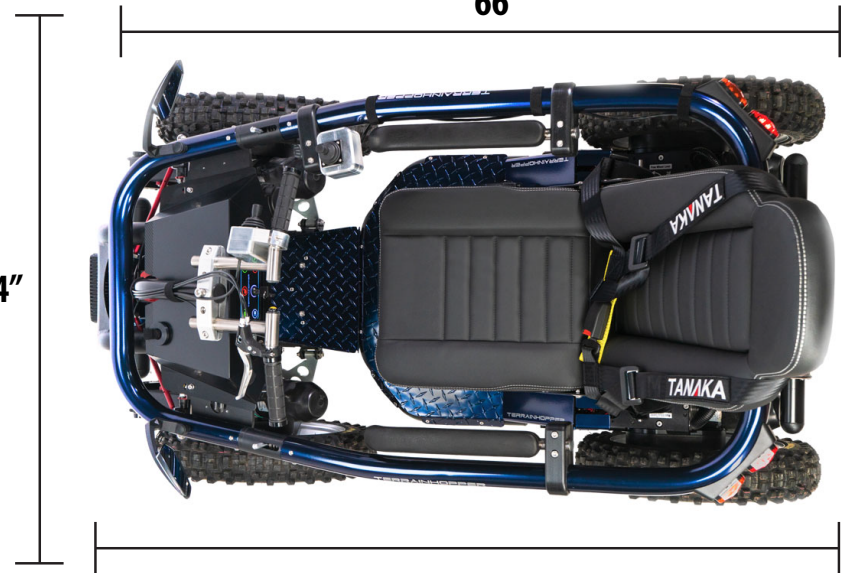

# TERRAINHOPPER

46" Total Height

37" With Seat  
Folded Down

26" Seat Height

**Weight: 450 lbs**  
(not including batteries)

66"

34"

72" (with winch)

35°

45°

25°

8.0'